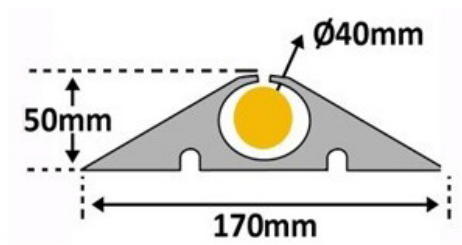

Specifications :

- Ideal for temporary installations
- Indoor/Outdoor use
- Can be cut to the desired length
- It can support vehicles up to 40 T per axle
- Avoid prolonged contact with hydrocarbons
- Resist to temperature between -40/+60°C
- Stabilisation with our RQGLUE (not supplied)